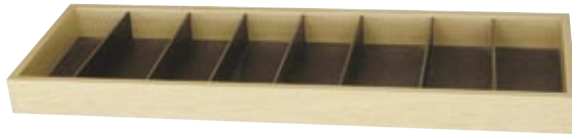

3/4" x 16" D Taped Edge

T*W-1624-11	$30.00 / $37.00	$17.00	24" W
T*W-1632-11	$37.00 / $45.00	$20.00	32" W
T*W-1636-11	$40.00 / $49.00	$21.00	36" W
T*W-1648-11	$50.00 / $61.00	$27.00	48" W

3/4" x 20" D Taped Edge

T*W-2024-11	$36.00 / $44.00	$20.00	24" W
T*W-2032-11	$43.00 / $52.00	$24.00	32" W
T*W-2036-11	$48.00 / $59.00	$26.00	36" W
T*W-2048-11	$64.00 / $78.00	$32.00	48" W

Choose moulding pattern page 75

Wood Adjustable Shelves with 1-3/4" Moulding

3/4" x 8" D

T*W-824-P#	$26.00 / $32.00	24" W
T*W-832-P#	$35.00 / $43.00	32" W
T*W-836-P#	$37.00 / $45.00	36" W
T*W-848-P#	$46.00 / $56.00	48" W

3/4" x 12" D

T*W-1224-P#	$32.00 / $39.00	24" W
T*W-1232-P#	$42.00 / $51.00	32" W
T*W-1236-P#	$45.00 / $55.00	36" W
T*W-1248-P#	$57.00 / $70.00	48" W

3/4" x 16" D

T*W-1624-P#	$40.00 / $49.00	24" W
T*W-1632-P#	$52.00 / $63.00	32" W
T*W-1636-P#	$58.00 / $71.00	36" W
T*W-1648-P#	$70.00 / $85.00	48" W

3/4" x 20" D

T*W-2024-P#	$44.00 / $54.00	24" W
T*W-2032-P#	$57.00 / $70.00	32" W
T*W-2036-P#	$60.00 / $73.00	36" W
T*W-2048-P#	$76.00 / $93.00	48" W

Tray

use with or without Dividers

16-1/8" D x 3-5/8" H

T*W-1624-TRAY	$96.00 / $117.00	$73.00	24" W
T*W-1632-TRAY	$119.00 / $145.00	$84.00	32" W
T*W-1636-TRAY	$126.00 / $154.00	$95.00	36" W
T*W-1648-TRAY	$142.00 / $173.00	$106.00	48" W

Divider

1/4" x 14-1/2" W x 2-7/8" H

TFW-15DV-TRAY	$2.00	Hardboard
TAC-15DV-TRAY	$6.00	Acrylic

Melamine Tray w/Hardboard Dividers