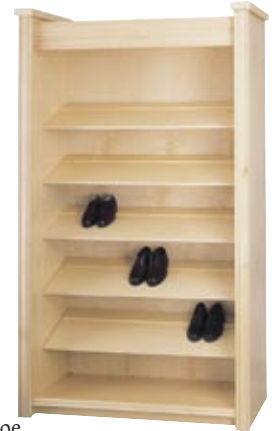

Slanted Shoe Shelf with ledger to hold heel of shoe.

Hangrods

Wood Hangrod w/Vinyl Strip (includes pin supports)

1" D x 1-3/4" H

T*W-HR-2400	$19.00 / $23.00	24" W
T*W-HR-3200	$25.00 / $30.00	32" W
T*W-HR-3600	$27.00 / $33.00	36" W
T*W-HR-4800	$30.00 / $37.00	48" W

SlatRail & Faceouts

SlatRail w/metal insert

T*W-2400-SRMC	$33.00 / $40.00	24" W
T*W-3200-SRMC	$41.00 / $50.00	32" W
T*W-3600-SRMC	$45.00 / $55.00	36" W
T*W-4800-SRMC	$57.00 / $70.00	48" W

SlatRail Faceouts - See page 154

Wood:

16" Waterfall

E*S-SL6B-PB	$22.00 / $27.00	Black
E*S-SL6B-PP	$23.00 / $28.00	Pewter
E*S-SL6B	$23.00 / $28.00	Brass

12" Straight

E*S-ST12-PB	$16.00 / $20.00	Black
E*S-ST12-PP	$17.00 / $21.00	Pewter
E*S-ST12	$17.00 / $21.00	Brass

Powder-coated Metal:

12" Straight Metal Faceout

FIX-SWBK-H12PB	$14.00	Black
FIX-SWBK-H12PP	$15.00	Pewter

14" Slanted Metal Faceout

FIX-SWBK-HSL14PB	$15.00	Black
FIX-SWBK-HSL14PP	$16.00	Pewter

call for custom colors

*SPECIFY WOOD "O"=OAK, "M"=MAPLE, "K"=OAK MELAMINE, "E"=MAPLE MELAMINE