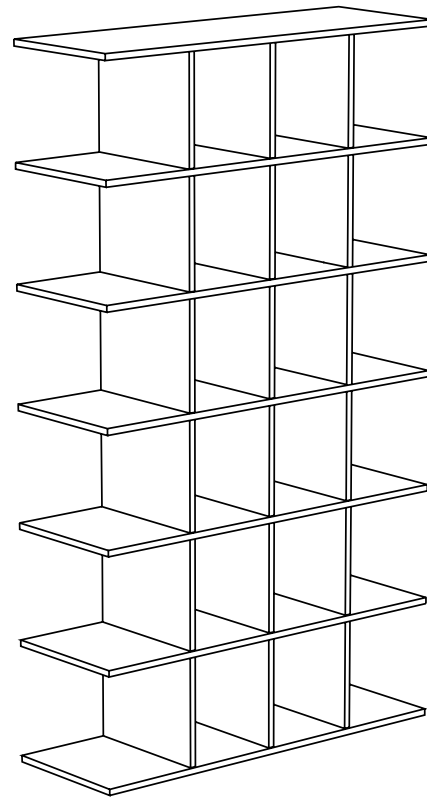

A. 15 Cube Bin Insert Kit in
 18" D x 48" W x 92" H Designer's Choice Cabinet
 As Shown: \$1,113.00 in Melamine **\$656.00**

Bin Insert Kit

Bin Kits can be used in the 18" D x 48" W x 92" H and the 22" D x 48" W x 92" H Designer's Choice Cabinets. Kits include a base, shelves, top and dividers that form cubes. Ships KD.

15 Cubes for folded garments 16" D x 15" W x 16" H
 24 Cubes for dress shirts 16" D x 11" W x 13" H
 40 Cubes for caps 16" D x 9" W x 9-1/2" H

B. 24 Cube Bin Insert Kit
 in 18" D x 48" W x 92" H
 Designer's Choice Cabinet
 As Shown: \$1,262.00
 in Melamine **\$769.00**

C. 40 Cube Bin Insert Kit
 in 18" D x 48" W x 92" H
 Designer's Choice Cabinet
 As Shown: \$1,525.00
 in Melamine **\$920.00**