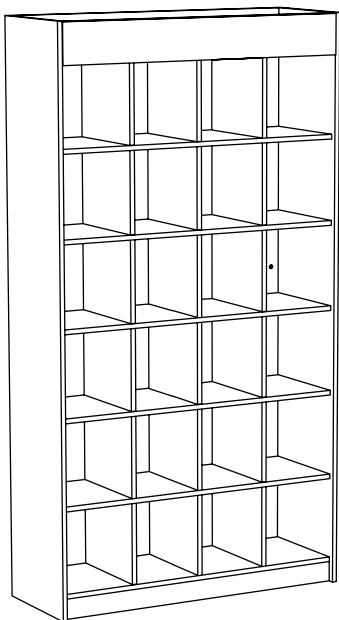

A. 15 Cube Bin Insert Kit in
 18" D x 48" W x 92" H Designer's Choice Cabinet
 As Shown: \$1,113.00 in Melamine **\$656.00**

Bin Insert Kit

Bin Kits can be used in the 18" D x 48" W x 92" H and the 22" D x 48" W x 92" H Designer's Choice Cabinets. Kits include a base, shelves, top and dividers that form cubes. Ships KD.

15 Cubes for folded garments 16" D x 15" W x 16" H
 24 Cubes for dress shirts 16" D x 11" W x 13" H
 40 Cubes for caps 16" D x 9" W x 9-1/2" H

B. 24 Cube Bin Insert Kit
 in 18" D x 48" W x 92" H
 Designer's Choice Cabinet
 As Shown: \$1,262.00
 in Melamine **\$769.00**

C. 40 Cube Bin Insert Kit
 in 18" D x 48" W x 92" H
 Designer's Choice Cabinet
 As Shown: \$1,525.00
 in Melamine **\$920.00**