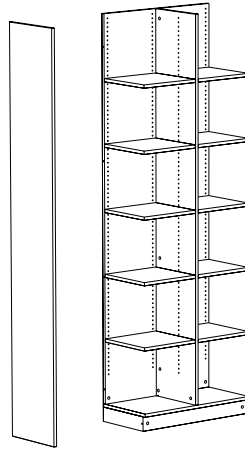

Modular Bins (J*B)

Use 92" H cabinets with 12 bins or 18 bins with or without end panels singly or in any combination as an add-on system. Use as wall system, room divider, back-to-back and in combination with NEWLOCK®, NEW-Wall and the Designer's Choice Perimeter System. 15" W x 14" D shelves adjust vertically 1" on center. Add extra shelves for more bin spaces. Optional moulded cap. Ships KD.

Modular Cabinets

12-Bin Cabinet

16" D x 31" W x 92" H
includes 10 flat shelves
J*B-1631-E92S10 \$686.00 / \$837.00 / \$474.00

18-Bin Cabinet

16" D x 47" W x 92" H
includes 15 flat shelves
J*B-1647-E92S15 \$1,019.00 / \$1,243.00 / \$698.00

Modular Bin End Panel

3/4" Thick x 15-1/8" D x 92-1/8" H
J*B-1692-EP \$109.00 / \$133.00 / \$66.00

Moulded Cap

Replace # in code with moulding pattern number (see page 79)
J*B-1631-CAPP# \$87.00 / \$106.00 12-Bin
J*B-1647-CAPP# \$107.00 / \$130.00 18-Bin

Bin Shelves:

3/4" Thick x 14-1/8" D x 15" W
J*B-1415-SH \$24.00 / \$29.00 / \$16.00

Quad Unit Shelf 3/4" Thick x 14-1/8" D x 23" W
J*B-1423-SH \$33.00 / \$40.00 / \$26.00

End Panels can be added to or removed from Bins without removing shelves.