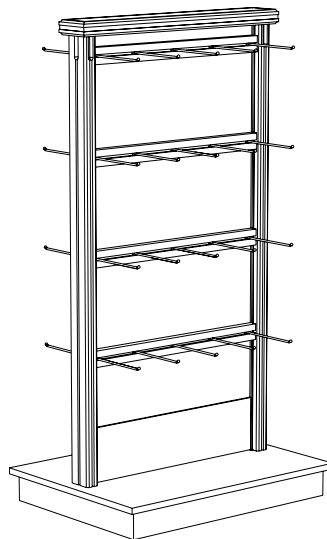

NEWLOCK 2-Way/4-Way  
24" D x 32" W x 60" H  
L\*I-2432-60P# \$494.00 / \$602.00

NEWLOCK 2-Way/4-Way w/Accent Stripe  
24" D x 32" W x 60" H  
L\*I-2432-60P# = \$502.00 / \$612.00

**Accessories**  
Wood Shelf 3/4" x 15-1/2" D x 28-3/8" W  
L\*X-1528-11N \$40.00 / \$49.00  
Hangrod 1" x 1-3/4" x 29" W  
L\*X-HR-2900 \$22.00 / \$27.00  
Belt/Sock Bar 1" x 2" x 25-7/8" W  
L\*X-BTB-2512 \$18.00 / \$22.00  
Horizontal Hooks - *page 154*  
Center 16" Waterfall Wood Faceout  
L\*W-SL6B-ARM \$21.00 / \$26.00  
16" Waterfall Wood Faceout  
L\*X-SL6B \$34.00 / \$41.00  
12" Straight Faceout Metal Bracket  
FIX-NLBK-12PB \$10.00 Black  
FIX-NLBK-12PP \$11.00 Custom

*See page 154* for Horizontal Hooks

2-Way/4-Way w/Waterfall Faceouts & Hangrod  
Shown: (1) L\*I-2432-60P# \$494.00  
(1) L\*X-BTB-2512 18.00  
(1) L\*W-SL6B-ARM 21.00  
(2) L\*X-SL6B @ \$34.00 = 68.00  
(1) L\*X-HR-2900 22.00  
(2) FIX-NLBK-12PB @ \$10.00 = 20.00  
\$643.00

## NEWLOCK® Tower (L\*C)

24" square x 64" H. Locking casters included. Ships partially assembled. Use NEWLOCK accessories *pages 103-104*.

L\*C-2464-4WAYC \$539.00 / \$657.00

2-Way/4-Way with Belt/Tie Bars & Horizontal Hooks  
Shown: (1) L\*I-2432-60P# \$494.00  
(8) L\*X-BTB-2512 @ \$18.00 = 144.00  
(40) FIX-SLOT-HV8STPB @ \$4.75 = 190.00  
\$828.00

Tower w/Waterfall & Straight Faceouts  
Shown: (1) L\*C-2464-4WAYC \$539.00  
(2) L\*X-SL6B @ \$34.00 = 68.00  
(2) L\*X-ST12 @ \$25.00 = 50.00  
\$657.00

2-Way/4-Way with Hangrod & Shelves  
Shown: (1) L\*I-2432-60P2BK \$502.00  
(3) L\*X-1528-11N @ \$40.00 = 120.00  
(1) L\*X-HR-2900 22.00  
(8) FIX-NLBK-12PB @ \$10.00 = 80.00  
\$724.00