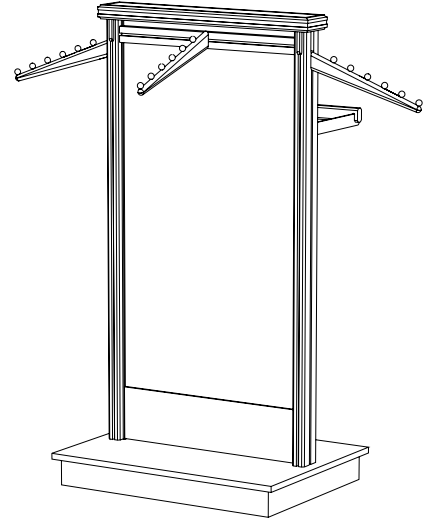

## NEWLOCK® 2-Way/4-Way (L\*I)

Designed to complement our wall systems. NEWLOCK® channels use shelves, hangrods, belt/sock bars and faceouts. Shown are a few of the many possibilities. *See page 75* for moulding patterns, *page 6* for stripe colors and code instructions. Includes casters.

NEWLOCK 2-Way/4-Way  
24" D x 32" W x 60" H  
L\*I-2432-60P# \$494.00 / \$602.00

NEWLOCK 2-Way/4-Way w/Accent Stripe  
24" D x 32" W x 60" H  
L\*I-2432-60P# = \$502.00 / \$612.00

**Accessories**  
Wood Shelf 3/4" x 15-1/2" D x 28-3/8" W  
L\*X-1528-11N \$40.00 / \$49.00  
Hangrod 1" x 1-3/4" x 29" W  
L\*X-HR-2900 \$22.00 / \$27.00  
Belt/Sock Bar 1" x 2" x 25-7/8" W  
L\*X-BTB-2512 \$18.00 / \$22.00  
Horizontal Hooks - *page 154*  
Center 16" Waterfall Wood Faceout  
L\*W-SL6B-ARM \$21.00 / \$26.00  
16" Waterfall Wood Faceout  
L\*X-SL6B \$34.00 / \$41.00  
12" Straight Faceout Metal Bracket  
FIX-NLBK-12PB \$10.00 Black  
FIX-NLBK-12PP \$11.00 Custom

*See page 154* for Horizontal Hooks

2-Way/4-Way w/Waterfall Faceouts & Hangrod  
Shown: (1) L\*I-2432-60P# \$494.00  
(1) L\*X-BTB-2512 18.00  
(1) L\*W-SL6B-ARM 21.00  
(2) L\*X-SL6B @ \$34.00 = 68.00  
(1) L\*X-HR-2900 22.00  
(2) FIX-NLBK-12PB @ \$10.00 = 20.00  
\$643.00

## NEWLOCK® Tower (L\*C)

24" square x 64" H. Locking casters included. Ships partially assembled. Use NEWLOCK accessories *pages 103-104*.

L\*C-2464-4WAYC \$539.00 / \$657.00

2-Way/4-Way with Belt/Tie Bars & Horizontal Hooks  
Shown: (1) L\*I-2432-60P# \$494.00  
(8) L\*X-BTB-2512 @ \$18.00 = 144.00  
(40) FIX-SLOT-HV8STPB @ \$4.75 = 190.00  
\$828.00