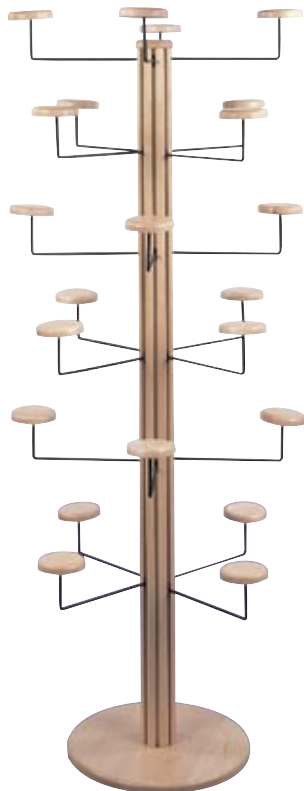

NEWLOCK® Columns (L*C)

Single Columns use wood or metal faceouts, vertical hooks and hat faceouts. Ships KD.

NEWLOCK Columns

16" D x 26" W
 L*C-2W-54 \$179.00 / \$218.00 54" H
 L*C-2W-72 \$203.00 / \$248.00 72" H

NEWLOCK Column w/Straight & Waterfall Faceouts

Shown: (1) L*C-2W-54 \$179.00
 (1) L*X-SL6B 34.00
 (1) L*X-ST12 24.00
 \$237.00

Single Columns with 12" Straight Wood Faceout & 16" Waterfall Wood Faceouts.

See pages 103-104 for accessories

NEWLOCK Octagon Tree

Use 4", 6", 8", 10" vertical metal hooks and two styles of hat faceouts at any level in T-slots to suit merchandising needs. Ships KD.

16" D x 62" H
 L*T-OC62-VB16 \$206.00 / \$251.00

Accessories

Wood Disc/Wire Hat Faceout

12" D x 3" H
 L*X-HATV-PB \$20.00 / \$24.00 Black Wire
 L*X-HATV-PP \$21.00 / \$26.00 Pewter Wire
 LFX-HATV-PB \$16.00 Painted Disc/Black Wire
 LFX-HATV-PP \$17.00 Painted Disc/ Pewter Wire