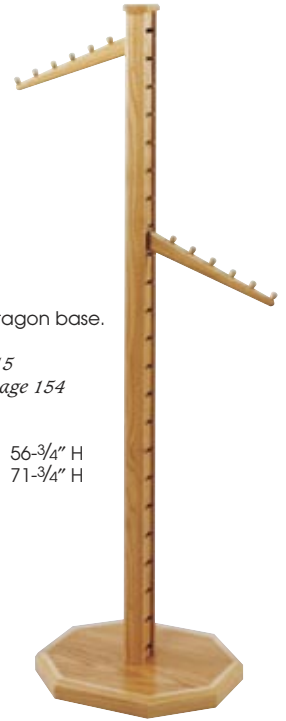

prices: \$ wood / \$ stain

NEW-Wall Double (N*W)

54" or 69" H column with a 2" H octagon base.
Overall height 56-3/4", 71-3/4".
Use NEW-Wall Accessories - page 115
or standard slatwall accessories - page 154

22" D x 17" W
N*W-1D54-1722 \$251.00 / \$306.00 56-3/4" H
N*W-1D69-1722 \$275.00 / \$335.00 71-3/4" H

71" H Double w/Straight & Waterfall Faceouts
Shown: (1) N*W-1D69-1722 \$275.00
(2) N*W-SL6B-PB @ \$24.00 = 48.00
\$323.00

NEW-Wall 4-Way (N*W)

24" square x 63-3/4" H column. Locking casters included.
Ships partially assembled.
Use NEW-Wall Accessories - page 115
or standard slatwall accessories - page 154

N*W-2464-4WAYP# \$566.00 / \$690.00

4-Way w/Straight and Slanted Faceout Metal Brackets
Shown: (1) N*W-2464-4WAYP# \$566.00
(2) FIX-NWBK-H12PB @ \$16.00 = 32.00
(2) FIX-NWBK-HSL14PB @ \$17.00 = 34.00
\$632.00

*SPECIFY WOOD "O"=OAK, "M"=MAPLE,
"K"=OAK MELAMINE, "E"=MAPLE MELAMINE