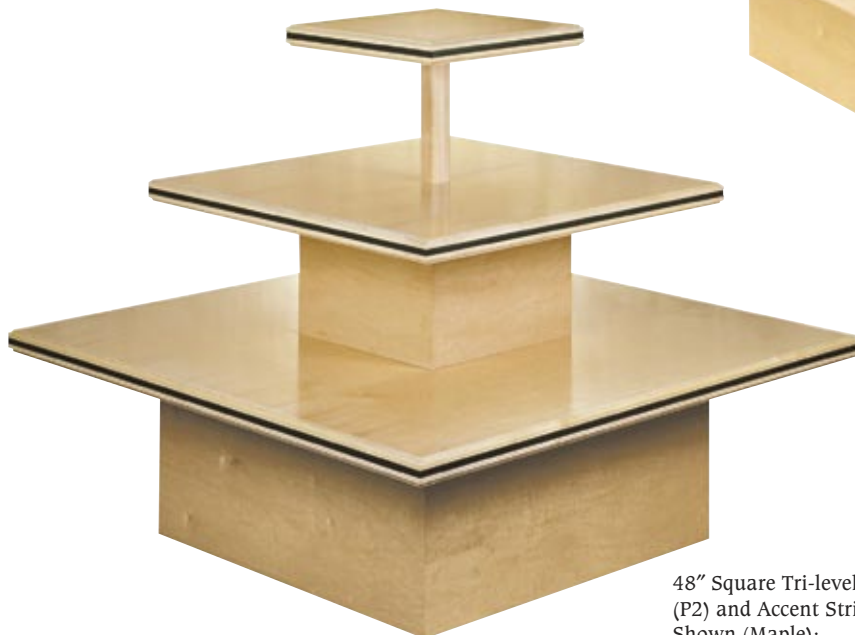

T*T-3838-3DP# = \$1,049.00 / \$1,279.00

T*T-5050-3DP# = \$1,299.00 / \$1,584.00

See page 143 for example of drawers shown in Bi-level

48" Square Tri-level w/Taped Edges
Shown (Maple)

T*T-4848-3T \$595.00

38" Square Tri-level w/PO Edges
Shown (Maple):

T*T-3838-3P0 \$609.00

48" Square Tri-level w/Moulded Edge

(P2) and Accent Stripe

Shown (Maple):

T*T-5050-3P2 = \$790.00

*SPECIFY WOOD "O"=OAK, "M"=MAPLE,
"K"=OAK MELAMINE, "E"=MAPLE MELAMINE