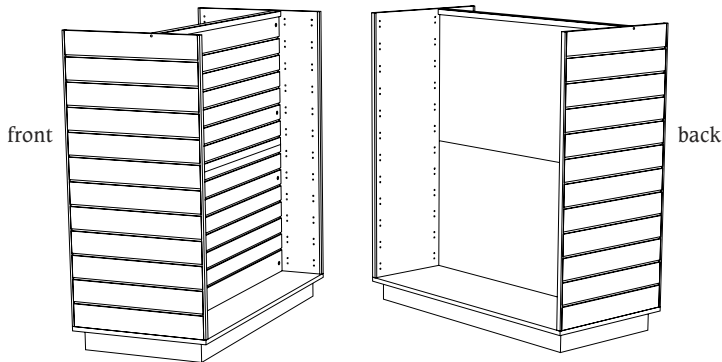

Slatwall I (E*I)

3" on-center slatwall end panels with an offset center panel with slatwall on the 8" D side for hanging items. Use adjustable shelves on the 16" side. Shelves can also be used on the 8" D side. 24" and 48" widths, 52" H. Includes casters. Ships KD.

Slatwall Hooks (Black ONLY)

FIX-HOOK-EBL4H \$0.72 4" Long

FIX-HOOK-EBL6H \$0.77 6" Long

FIX-HOOK-EBL8H \$0.83 8" Long

FIX-HOOK-EBL10H \$0.88 10" Long

Shown (Maple Melamine):
E*I-2448-52 \$393.00

E*I-2448-52 used as a point-of-purchase display