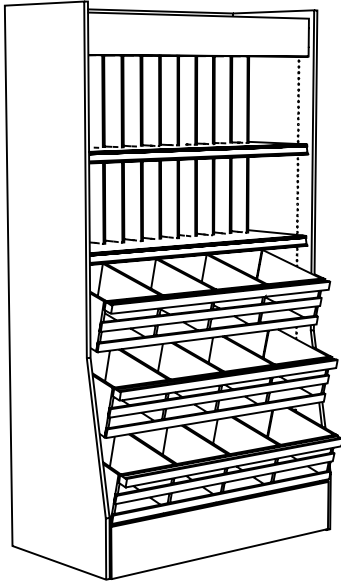

NEWConcept Wine Baskets, Bins and Shelves

Baskets for laid-down bottles, shelves and bins for upright bottles.

Bonus pull-out drawer for stock. *See page 167 for more information.*

A. 3-Baskets w/24 Bins – Holds 24 cases
 Starter: 30" D x 50" W x 92" H
 Add-on: 30" D x 49" W x 92" H
 W*W-5092-S3B24BT \$1,971.00 / \$2,404.00 / \$1,503.00 Str
 W*W-4992-A3B24BT \$1,784.00 / \$2,176.00 / \$1,377.00 Add

B. 2-Baskets w/36 Bins – Holds 26 cases
 Starter: 30" D x 50" W x 92" H
 Add-on: 30" D x 49" W x 92" H
 W*W-5092-S2B36BT \$1,956.00 / \$2,385.00 / \$1,430.00 Str
 W*W-4992-A2B36BT \$1,806.00 / \$2,202.00 / \$1,307.00 Add

C. 3-Baskets w/2 Shelves – Holds 24 cases
 Starter: 30" D x 50" W x 92" H
 Add-on: 30" D x 49" W x 92" H
 W*W-5092-S3B2HT \$1,765.00 / \$2,152.00 / \$1,396.00 Str
 W*W-4992-A3B2HT \$1,616.00 / \$1,971.00 / \$1,270.00 Add

D. 2-Baskets w/3 Shelves – Holds 26 cases
 Starter: 30" D x 50" W x 92" H
 Add-on: 30" D x 49" W x 92" H
 W*W-5092-S2B3HT \$1,661.00 / \$2,026.00 / \$1,282.00 Str
 W*W-4992-A2B3HT \$1,475.00 / \$1,799.00 / \$1,158.00 Add