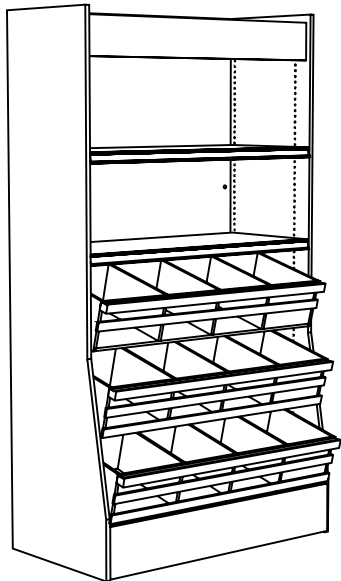

NEWConcept Wine Baskets, Bins and Shelves

Baskets for laid-down bottles, shelves and bins for upright bottles.

Bonus pull-out drawer for stock. *See page 167 for more information.*

A. 3-Baskets w/24 Bins – Holds 24 cases
 Starter: 30" D x 50" W x 92" H
 Add-on: 30" D x 49" W x 92" H
 W*W-5092-S3B24BT \$1,971.00 / \$2,404.00 / \$1,503.00 Str
 W*W-4992-A3B24BT \$1,784.00 / \$2,176.00 / \$1,377.00 Add

B. 2-Baskets w/36 Bins – Holds 26 cases
 Starter: 30" D x 50" W x 92" H
 Add-on: 30" D x 49" W x 92" H
 W*W-5092-S2B36BT \$1,956.00 / \$2,385.00 / \$1,430.00 Str
 W*W-4992-A2B36BT \$1,806.00 / \$2,202.00 / \$1,307.00 Add

C. 3-Baskets w/2 Shelves – Holds 24 cases
 Starter: 30" D x 50" W x 92" H
 Add-on: 30" D x 49" W x 92" H
 W*W-5092-S3B2HT \$1,765.00 / \$2,152.00 / \$1,396.00 Str
 W*W-4992-A3B2HT \$1,616.00 / \$1,971.00 / \$1,270.00 Add

D. 2-Baskets w/3 Shelves – Holds 26 cases
 Starter: 30" D x 50" W x 92" H
 Add-on: 30" D x 49" W x 92" H
 W*W-5092-S2B3HT \$1,661.00 / \$2,026.00 / \$1,282.00 Str
 W*W-4992-A2B3HT \$1,475.00 / \$1,799.00 / \$1,158.00 Add