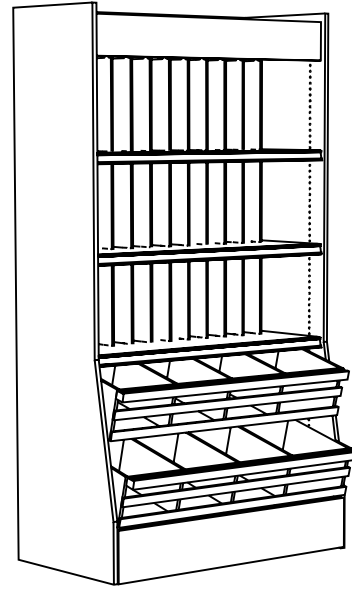

NEWConcept Wine Baskets, Bins and Shelves

Baskets for laid-down bottles, shelves and bins for upright bottles.

Bonus pull-out drawer for stock. *See page 167 for more information.*

A. 3-Baskets w/24 Bins – Holds 24 cases
 Starter: 30" D x 50" W x 92" H
 Add-on: 30" D x 49" W x 92" H
 W*W-5092-S3B24BT \$1,971.00 / \$2,404.00 / \$1,503.00 Str
 W*W-4992-A3B24BT \$1,784.00 / \$2,176.00 / \$1,377.00 Add

B. 2-Baskets w/36 Bins – Holds 26 cases
 Starter: 30" D x 50" W x 92" H
 Add-on: 30" D x 49" W x 92" H
 W*W-5092-S2B36BT \$1,956.00 / \$2,385.00 / \$1,430.00 Str
 W*W-4992-A2B36BT \$1,806.00 / \$2,202.00 / \$1,307.00 Add

C. 3-Baskets w/2 Shelves – Holds 24 cases
 Starter: 30" D x 50" W x 92" H
 Add-on: 30" D x 49" W x 92" H
 W*W-5092-S3B2HT \$1,765.00 / \$2,152.00 / \$1,396.00 Str
 W*W-4992-A3B2HT \$1,616.00 / \$1,971.00 / \$1,270.00 Add

D. 2-Baskets w/3 Shelves – Holds 26 cases
 Starter: 30" D x 50" W x 92" H
 Add-on: 30" D x 49" W x 92" H
 W*W-5092-S2B3HT \$1,661.00 / \$2,026.00 / \$1,282.00 Str
 W*W-4992-A2B3HT \$1,475.00 / \$1,799.00 / \$1,158.00 Add