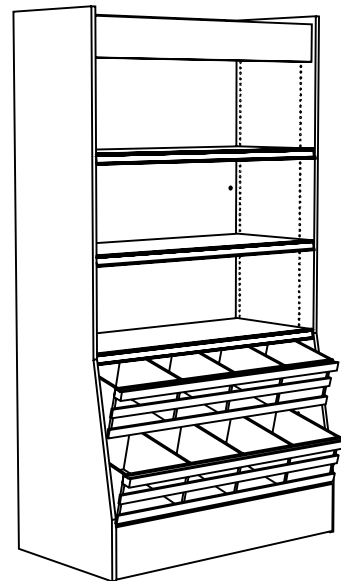

NEWConcept Wine Baskets, Bins and Shelves

Baskets for laid-down bottles, shelves and bins for upright bottles.

Bonus pull-out drawer for stock. *See page 167 for more information.*

A. 3-Baskets w/24 Bins – Holds 24 cases
 Starter: 30" D x 50" W x 92" H
 Add-on: 30" D x 49" W x 92" H
 W*W-5092-S3B24BT \$1,971.00 / \$2,404.00 / \$1,503.00 Str
 W*W-4992-A3B24BT \$1,784.00 / \$2,176.00 / \$1,377.00 Add

B. 2-Baskets w/36 Bins – Holds 26 cases
 Starter: 30" D x 50" W x 92" H
 Add-on: 30" D x 49" W x 92" H
 W*W-5092-S2B36BT \$1,956.00 / \$2,385.00 / \$1,430.00 Str
 W*W-4992-A2B36BT \$1,806.00 / \$2,202.00 / \$1,307.00 Add

C. 3-Baskets w/2 Shelves – Holds 24 cases
 Starter: 30" D x 50" W x 92" H
 Add-on: 30" D x 49" W x 92" H
 W*W-5092-S3B2HT \$1,765.00 / \$2,152.00 / \$1,396.00 Str
 W*W-4992-A3B2HT \$1,616.00 / \$1,971.00 / \$1,270.00 Add

D. 2-Baskets w/3 Shelves – Holds 26 cases
 Starter: 30" D x 50" W x 92" H
 Add-on: 30" D x 49" W x 92" H
 W*W-5092-S2B3HT \$1,661.00 / \$2,026.00 / \$1,282.00 Str
 W*W-4992-A2B3HT \$1,475.00 / \$1,799.00 / \$1,158.00 Add