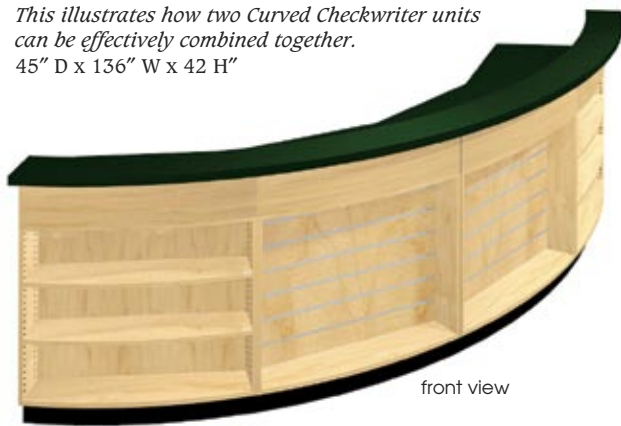

961 Series

Curved Counter Units

Durable Laminate Counters.
Epoxy Drawer Guides.
Flush-mounted continuous pulls.

24" D x 73" W x 42" H

OPTIONS:

- 34" High ADA Shelf Counter
- Check-writing Counter
- Recessed Slatwall Display Front
- Recessed Wood or Glass Display Front
- Privacy Swing Gate
- Premium countertop surface (Corian, Metal Laminate)

X*S-0961-DC34E8

X*S-0961-0042

Curved Counter unit,
front view

Curved Counter unit,
back view

24" D x 73" W x 42" H Curved Counter Unit
Clear Lacquer: \$2,333.00 Stain: \$2,916.00

*This illustrates how two Curved Checkwriter units
can be effectively combined together.*

45" D x 136" W x 42" H

front view

back view