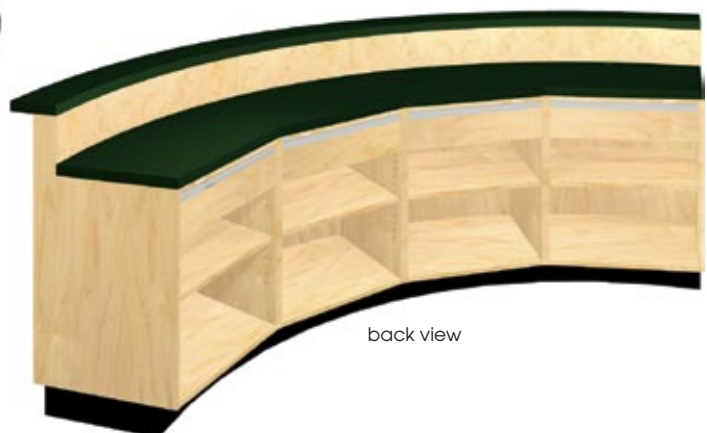

961 Series

Curved Counter Units

Durable Laminate Counters.
Epoxy Drawer Guides.
Flush-mounted continuous pulls.

24" D x 73" W x 42" H

OPTIONS:

- 34" High ADA Shelf Counter
- Check-writing Counter
- Recessed Slatwall Display Front
- Recessed Wood or Glass Display Front
- Privacy Swing Gate
- Premium countertop surface (Corian, Metal Laminate)

X*S-0961-DC34E8

X*S-0961-0042

Curved Counter unit,
front view

Curved Counter unit,
back view

24" D x 73" W x 42" H Curved Counter Unit
Clear Lacquer: \$2,333.00 Stain: \$2,916.00

*This illustrates how two Curved Checkwriter units
can be effectively combined together.*

45" D x 136" W x 42" H

front view

back view