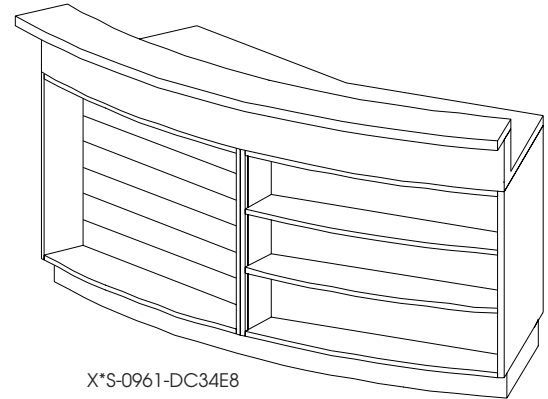

961 Series

Curved Counter Units

Durable Laminate Counters.
Epoxy Drawer Guides.
Flush-mounted continuous pulls.

24" D x 73" W x 42" H

OPTIONS:

- 34" High ADA Shelf Counter
- Check-writing Counter
- Recessed Slatwall Display Front
- Recessed Wood or Glass Display Front
- Privacy Swing Gate
- Premium countertop surface (Corian, Metal Laminate)

X*S-0961-DC34E8

X*S-0961-0042

Curved Counter unit,
front view

Curved Counter unit,
back view

24" D x 73" W x 42" H Curved Counter Unit
Clear Lacquer: \$2,333.00 Stain: \$2,916.00

*This illustrates how two Curved Checkwriter units
can be effectively combined together.*

45" D x 136" W x 42" H

front view

back view