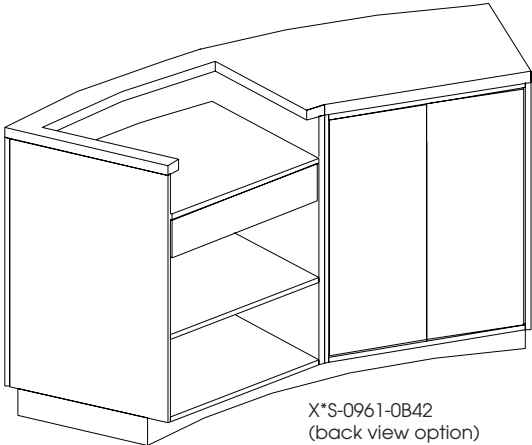

961 Series

Curved Counter/Cashwell Units

Durable Laminate Counters.
Epoxy Drawer Guides.
Flush-mounted continuous pulls.

24" D x 73" W x 42" H

OPTIONS:

- 34" High ADA Shelf Counter
- Check-writing Counter
- Recessed Slatwall Display Front
- Recessed Wood or Glass Display Front
- Privacy Swing Gate
- Premium countertop surface (Corian, Metal Laminate)

X*S-0961-0B42

Curved Counter/Cashwell unit,
front view

Curved Counter/Cashwell unit,
back view

24" D x 73" W x 42" H Curved Counter/Cashwell Unit
Clear Lacquer: \$2,403.00 Stain: \$2,997.00