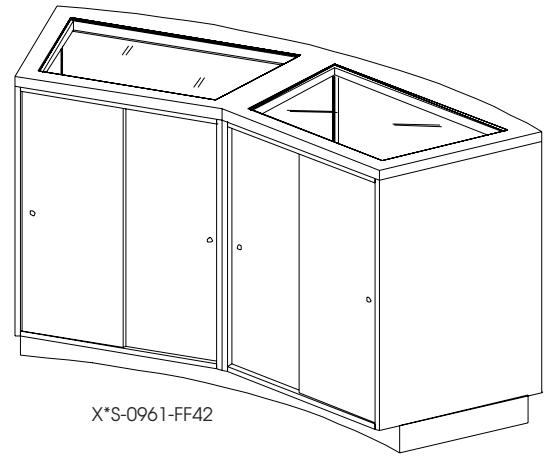

961 Series

Curved Half-vision Units

Add glass Curved Half-vision Units for product display. Includes two total 12" deep adjustable glass shelves inside glass case and adjustable wood shelf behind bypass doors in lower section.

Cabinets are 24" D x 73" W x 42" H

OPTIONS:

- Halogen lighting
- Mirror on inside of doors
- Privacy Swing Gate
- Locking Doors
- Upholstered inserts for case

X*S-0961-FF42

X*S-0961-FF42

Curved Half-vision unit, front view

Curved Half-vision unit, front view

24" D x 73" W x 42" H Curved Half-vision Unit
Clear Lacquer: \$2,937.00 Stain: \$3,671.00

This illustrates how a Curved Half-vision unit can be effectively combined with a Curved Counter Cashwell unit. 24" D x 136" W x 42" H