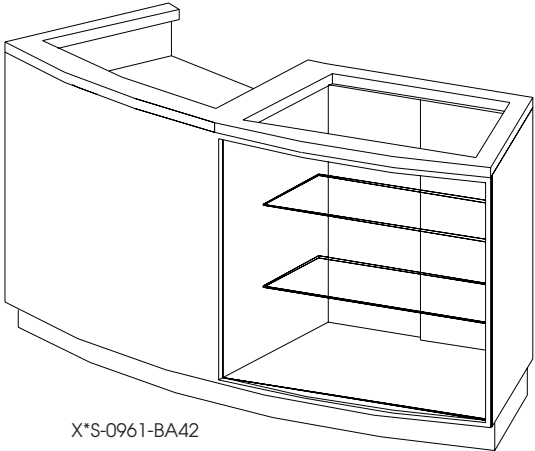

961 Series

Curved Full-vision Units

Maximum “behind glass” display. Includes four total 12” deep adjustable glass shelves. Large by-pass doors for easy access.

Cabinets are 24” D x 73” w x 42” H

OPTIONS:

- Halogen lighting
- Mirror on inside of doors
- Privacy Swing Gate
- Locking by-pass Doors
- Upholstered inserts for case

X*S-0961-BA42

X*S-0961-AA42

Curved Full-vision unit, front view

Curved Full-vision unit, back view

24” D x 73” W x 42 H” Curved Full-vision Unit
Clear Lacquer: \$2,673.00 Stain: \$3,341.00

front view

This illustrates how a Curved Full-vision unit can be effectively combined with two Straight Counter/Cashwell units. 48” D x 162” W x 42 H”