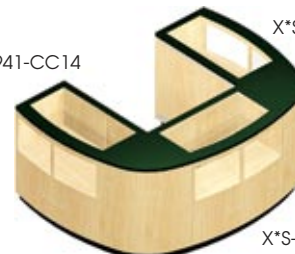

X*S-0941-CC14

X*S-0941-CD10

$8,703.00