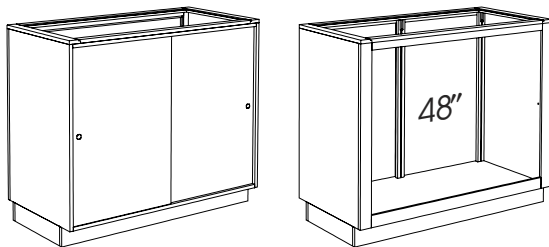

#X*S-0240

back

front