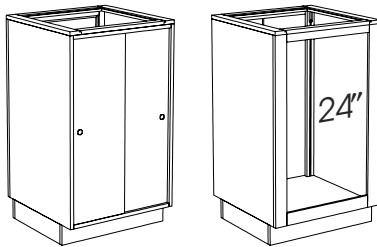

200 Series

Straight Full-vision Units

Maximum “behind glass” display.
Includes two tiered adjustable glass shelves per section. Upper is 12” D, lower is 16” D.
Large by-pass doors for easy access.
Large by-pass doors for easy access.

24” D x 42” H
24”, 36”, 48”, 60” Wide

OPTIONS:

- Halogen lighting
- Mirror on inside of doors
- Privacy Swing Gate
- Locking by-pass Doors
- Decorative Applique Moulding on side
- Upholstered inserts for case

front

back

#X*S-0220 - 24” Straight Full-vision Case
24” D x 24” W x 42” H

#X*S-0220

back

front

#X*S-0230

back

front

#X*S-0250

back

front

front

back

#X*S-0250 - 60” Straight Full-vision Case
24” D x 60” W x 42” H