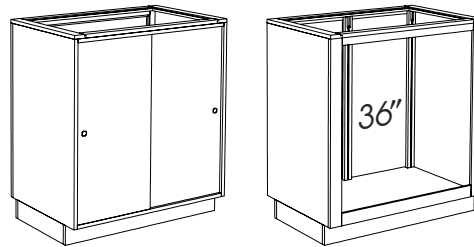

200 Series

Straight Full-vision Units

Maximum “behind glass” display.
Includes two tiered adjustable glass shelves per section. Upper is 12” D, lower is 16” D.
Large by-pass doors for easy access.
Large by-pass doors for easy access.

24” D x 42” H
24”, 36”, 48”, 60” Wide

OPTIONS:

- Halogen lighting
- Mirror on inside of doors
- Privacy Swing Gate
- Locking by-pass Doors
- Decorative Applique Moulding on side
- Upholstered inserts for case

front

back

#X*S-0220 - 24” Straight Full-vision Case
24” D x 24” W x 42” H

#X*S-0220

back

front

#X*S-0230

back

front

#X*S-0250

back

front

front

back

#X*S-0250 - 60” Straight Full-vision Case
24” D x 60” W x 42” H