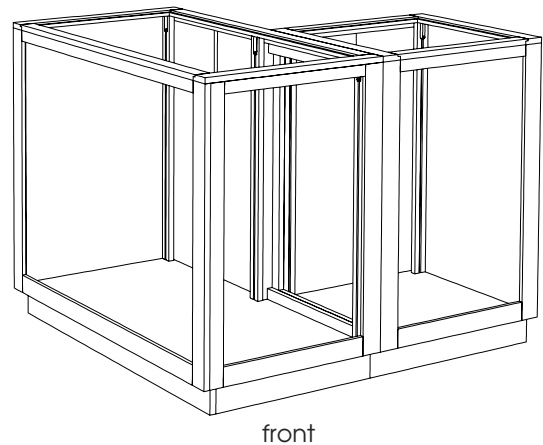

200 Series

Straight Full-vision Corner Units

Large display area. Create a variety of cashwrap designs.
Add more glass cases or straight run counters.
Includes two tiered adjustable glass shelves per section.
Upper is 12" D, lower is 16" D. Large by-pass doors for easy access.

Cabinets are 24" D

overall #X*S-0201: 48" D x 48" W x 42" H

overall #X-S-0202: 48" D x 72" W x 42" H

Straight Full-vision Corner Unit

#X*S-0201 - 48" $2,206.00 / $2,757.00

#X*S-0202 - 72" $2,502.00 / $3,128.00

OPTIONS:

- Halogen lighting
- Mirror on inside of doors
- Privacy Swing Gate
- Locking by-pass Doors
- Decorative Applique Moulding on side
- Upholstered inserts for case

#X*S-0201

front

#X*S-0202