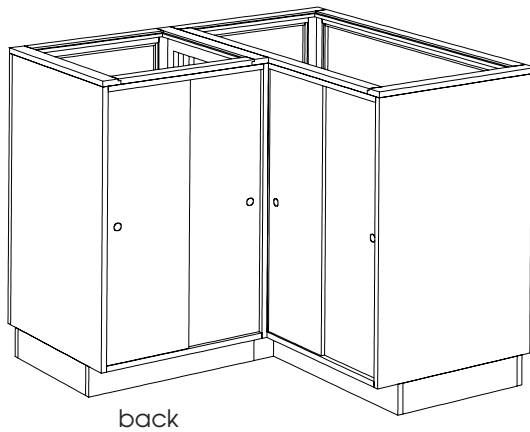

200 Series

Straight Full-vision Corner Units

Large display area. Create a variety of cashwrap designs.
Add more glass cases or straight run counters.
Includes two tiered adjustable glass shelves per section.
Upper is 12" D, lower is 16" D. Large by-pass doors for easy access.

Cabinets are 24" D

overall #X*S-0201: 48" D x 48" W x 42" H

overall #X-S-0202: 48" D x 72" W x 42" H

Straight Full-vision Corner Unit

#X*S-0201 - 48" $2,206.00 / $2,757.00

#X*S-0202 - 72" $2,502.00 / $3,128.00

OPTIONS:

- Halogen lighting
- Mirror on inside of doors
- Privacy Swing Gate
- Locking by-pass Doors
- Decorative Applique Moulding on side
- Upholstered inserts for case

#X*S-0201

back