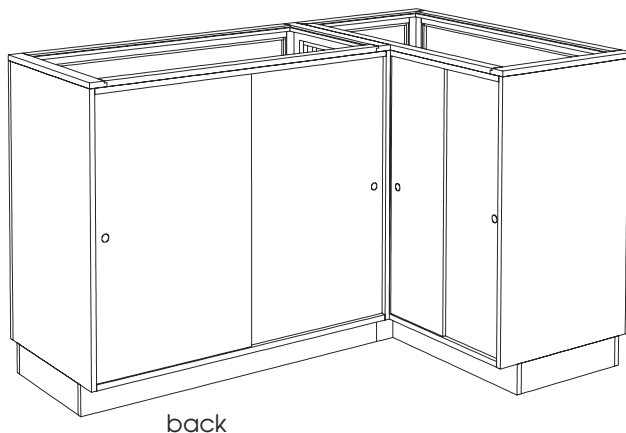

#X*S-0202

back