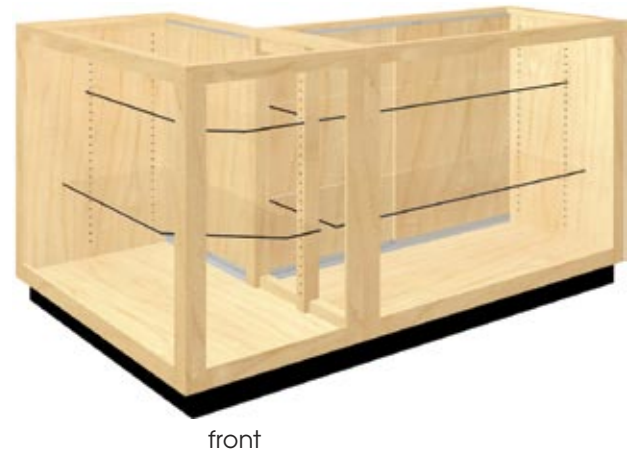

200 Series

Straight Full-vision Corner Units

Large display area. Create a variety of cashwrap designs.
Add more glass cases or straight run counters.
Includes two tiered adjustable glass shelves per section.
Upper is 12" D, lower is 16" D. Large by-pass doors for easy access.

Cabinets are 24" D

overall #X*S-0201: 48" D x 48" W x 42" H

overall #X-S-0202: 48" D x 72" W x 42" H

Straight Full-vision Corner Unit

#X*S-0201 - 48" $2,206.00 / $2,757.00

#X*S-0202 - 72" $2,502.00 / $3,128.00

OPTIONS:

- Halogen lighting
- Mirror on inside of doors
- Privacy Swing Gate
- Locking by-pass Doors
- Decorative Applique Moulding on side
- Upholstered inserts for case

#X*S-0201

#X*S-0202

front