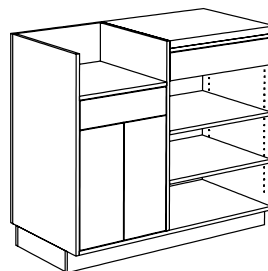

#X*S-0640

back