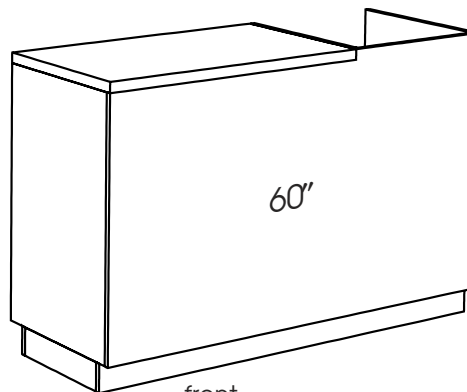

600 Series

Straight Cashwell/Counter Units

These units serve well as stand-alones. Includes two open adjustable shelves and one adjustable shelf behind doors. Flush-mounted pulls. Wire access for IT cable.

Overall: 24" D x 42" H by 36", 48", 60" Wide

Cashwell:

23-1/4" D x 20" W x 34" H to Shelf

Counter:

24" D x 42" H by 14-1/2", 26-1/2", 38-1/2" Wide

OPTIONS:

- Locking Doors and Drawers
- 34" High ADA Shelf Counter
- Check-writing Counter
- Recessed Slatwall Display Front
- Recessed Wood or Glass Display Front
- Privacy Swing Gate
- Golf Ball Dispenser
- Premium countertop surface (Corian, Metal Laminate)
- Decorative Applique Moulding on front and side

Straight Cashwell/Counter Unit

- #X*S-0630 - 36" $1,259.00 / $1,573.00 / $1,107.00
- #X*S-0640 - 48" $1,343.00 / $1,678.00 / $1,181.00
- #X*S-0650 - 60" $1,525.00 / $1,906.00 / $1,342.00

#X*S-0650

front

#X*S-0630

#X*S-0640