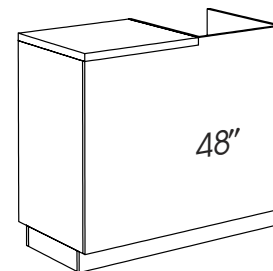

600 Series

Straight Cashwell/Counter Units

These units serve well as stand-alones. Includes two open adjustable shelves and one adjustable shelf behind doors. Flush-mounted pulls. Wire access for IT cable.

Overall: 24" D x 42" H by 36", 48", 60" Wide

Cashwell:

23-1/4" D x 20" W x 34" H to Shelf

Counter:

24" D x 42" H by 14-1/2", 26-1/2", 38-1/2" Wide

OPTIONS:

- Locking Doors and Drawers
- 34" High ADA Shelf Counter
- Check-writing Counter
- Recessed Slatwall Display Front
- Recessed Wood or Glass Display Front
- Privacy Swing Gate
- Golf Ball Dispenser
- Premium countertop surface (Corian, Metal Laminate)
- Decorative Applique Moulding on front and side

Straight Cashwell/Counter Unit

- #X*S-0630 - 36" $1,259.00 / $1,573.00 / $1,107.00
- #X*S-0640 - 48" $1,343.00 / $1,678.00 / $1,181.00
- #X*S-0650 - 60" $1,525.00 / $1,906.00 / $1,342.00

#X*S-0650

#X*S-0630

#X*S-0640

front