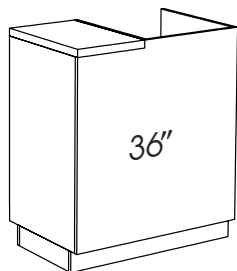

600 Series

Straight Cashwell/Counter Units

These units serve well as stand-alones. Includes two open adjustable shelves and one adjustable shelf behind doors. Flush-mounted pulls. Wire access for IT cable.

Overall: 24" D x 42" H by 36", 48", 60" Wide

Cashwell:

23-1/4" D x 20" W x 34" H to Shelf

Counter:

24" D x 42" H by 14-1/2", 26-1/2", 38-1/2" Wide

OPTIONS:

- Locking Doors and Drawers
- 34" High ADA Shelf Counter
- Check-writing Counter
- Recessed Slatwall Display Front
- Recessed Wood or Glass Display Front
- Privacy Swing Gate
- Golf Ball Dispenser
- Premium countertop surface (Corian, Metal Laminate)
- Decorative Applique Moulding on front and side

Straight Cashwell/Counter Unit

- #X*S-0630 - 36" $1,259.00 / $1,573.00 / $1,107.00
- #X*S-0640 - 48" $1,343.00 / $1,678.00 / $1,181.00
- #X*S-0650 - 60" $1,525.00 / $1,906.00 / $1,342.00

#X*S-0650

#X*S-0630

front

#X*S-0640