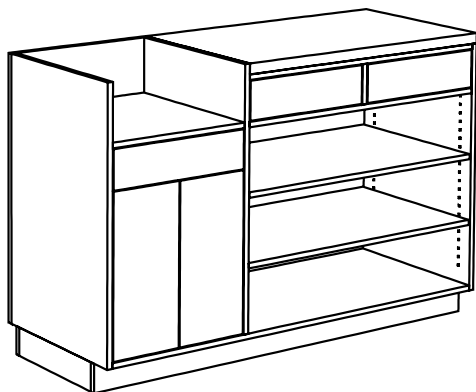

#X*S-0650

back