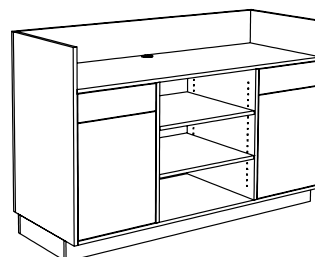

#X*S-0751

back