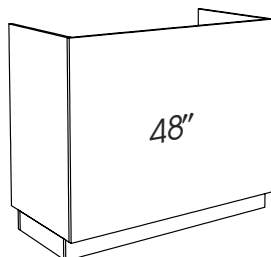

700 Series

Straight Cashwell Units

These units serve well as stand-alones.
Includes two open adjustable shelves and one adjustable shelf behind doors. Flush-mounted pulls. Wire access for IT cable.

Overall: 24" D x 42" H by 24", 36", 48", 60" Wide
Cashwell: 23-1/4" D x 34" H to Shelf by
22-1/2", 34-1/2", 46-1/2", 58-1/2" Wide

OPTIONS:

- Locking Doors and Drawers
- Check-writing Counter
- Recessed Slatwall Display Front
- Recessed Wood or Glass Display Front
- Privacy Swing Gate
- Golf Ball Dispenser
- Decorative Applique Moulding on front and side

#X*S-0721

Straight Cashwell Unit

#X*S-0721 - 24" $862.00 / $1,077.00 / $758.00
#X*S-0731 - 36" $1,085.00 / $1,356.00 / $954.00
#X*S-0741 - 48" $1,179.00 / $1,473.00 / $1,037.00
#X*S-0751 - 60" $1,281.00 / $1,601.00 / $1,127.00

#X*S-0731

#X*S-0741

front

#X*S-0751