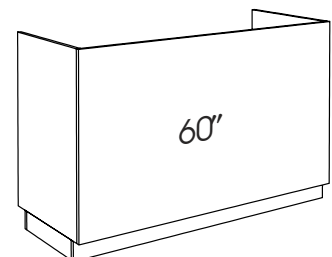

700 Series

Straight Cashwell Units

These units serve well as stand-alones.
Includes two open adjustable shelves and one adjustable shelf behind doors. Flush-mounted pulls. Wire access for IT cable.

Overall: 24" D x 42" H by 24", 36", 48", 60" Wide
Cashwell: 23-1/4" D x 34" H to Shelf by
22-1/2", 34-1/2", 46-1/2", 58-1/2" Wide

OPTIONS:

- Locking Doors and Drawers
- Check-writing Counter
- Recessed Slatwall Display Front
- Recessed Wood or Glass Display Front
- Privacy Swing Gate
- Golf Ball Dispenser
- Decorative Applique Moulding on front and side

#X*S-0721

Straight Cashwell Unit

#X*S-0721 - 24" $862.00 / $1,077.00 / $758.00
#X*S-0731 - 36" $1,085.00 / $1,356.00 / $954.00
#X*S-0741 - 48" $1,179.00 / $1,473.00 / $1,037.00
#X*S-0751 - 60" $1,281.00 / $1,601.00 / $1,127.00

#X*S-0731

#X*S-0741

#X*S-0751

front