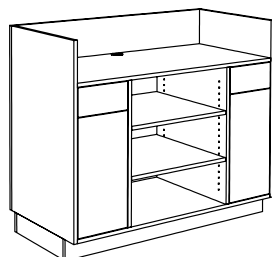

#X*S-0741

back