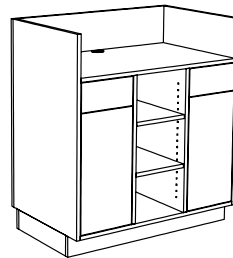

#X*S-0731

back