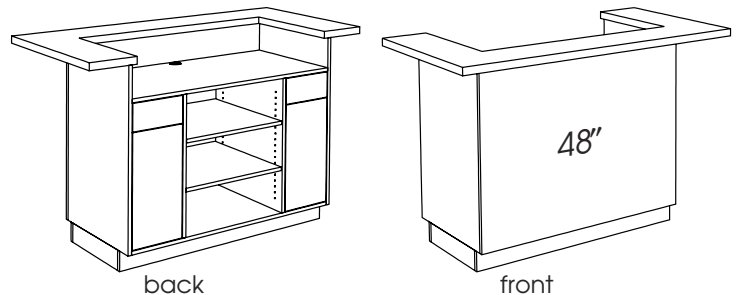

700 Series

Straight Cashwell Checkwriter Units

Stand-alone straight units with 42" high checkwriter. 34" high cashwell shelf. Checkwriter is 9-3/4" deep. Includes two open adjustable shelves and one adjustable shelf behind doors. Wire access for IT cable.

Overall: 32" D x 42" H by 40", 52", 64", 76" Wide
Cashwell: 23-1/4" D x 34" H to Shelf by
22-1/2", 34-1/2", 46-1/2", 58-1/2" Wide

OPTIONS:

- Locking Doors and Drawers
- Check-writing Counter
- Recessed Slatwall Display Front
- Recessed Wood or Glass Display Front
- Privacy Swing Gate
- Golf Ball Dispenser
- Premium countertop surface (Corian, Metal Laminate)
- Decorative Applique Moulding on front and side

#X*S-0732

Straight Cashwell Checkwriter Unit

#X*S-0722 - 24" $1,107.00 / $1,383.00 / $974.00
#X*S-0732 - 36" $1,353.00 / $1,691.00 / $1,190.00
#X*S-0742 - 48" $1,480.00 / $1,850.00 / $1,302.00
#X*S-0752 - 60" $1,613.00 / $2,016.00 / $1,419.00

#X*S-0722

#X*S-0742

#X*S-0752