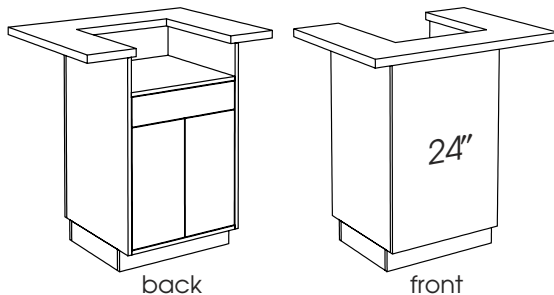

700 Series

Straight Cashwell Checkwriter Units

Stand-alone straight units with 42" high checkwriter. 34" high cashwell shelf. Checkwriter is 9-3/4" deep. Includes two open adjustable shelves and one adjustable shelf behind doors. Wire access for IT cable.

Overall: 32" D x 42" H by 40", 52", 64", 76" Wide
Cashwell: 23-1/4" D x 34" H to Shelf by
22-1/2", 34-1/2", 46-1/2", 58-1/2" Wide

OPTIONS:

- Locking Doors and Drawers
- Check-writing Counter
- Recessed Slatwall Display Front
- Recessed Wood or Glass Display Front
- Privacy Swing Gate
- Golf Ball Dispenser
- Premium countertop surface (Corian, Metal Laminate)
- Decorative Applique Moulding on front and side

#X*S-0732

Straight Cashwell Checkwriter Unit

#X*S-0722 - 24" $1,107.00 / $1,383.00 / $974.00
#X*S-0732 - 36" $1,353.00 / $1,691.00 / $1,190.00
#X*S-0742 - 48" $1,480.00 / $1,850.00 / $1,302.00
#X*S-0752 - 60" $1,613.00 / $2,016.00 / $1,419.00

#X*S-0722

#X*S-0742

#X*S-0752