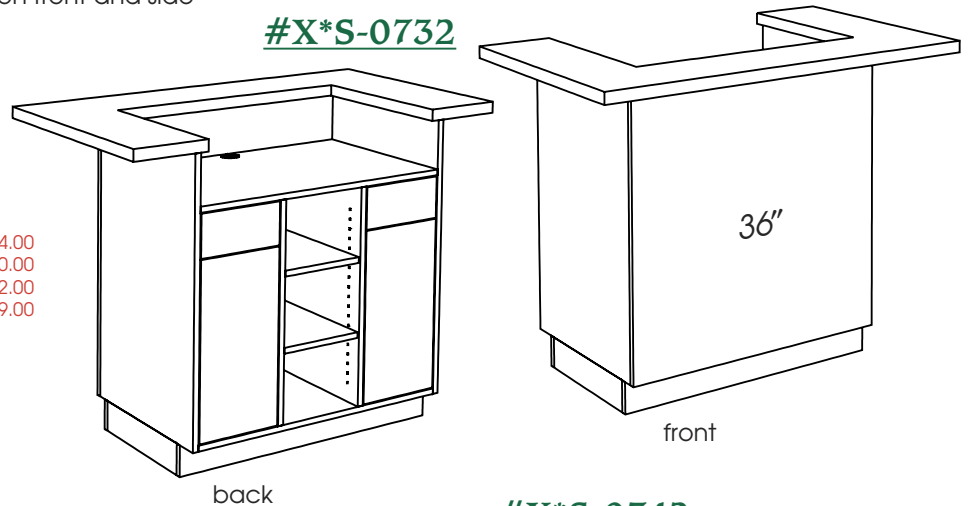

700 Series

Straight Cashwell Checkwriter Units

Stand-alone straight units with 42" high checkwriter. 34" high cashwell shelf. Checkwriter is 9-3/4" deep. Includes two open adjustable shelves and one adjustable shelf behind doors. Wire access for IT cable.

Overall: 32" D x 42" H by 40", 52", 64", 76" Wide
 Cashwell: 23-1/4" D x 34" H to Shelf by
 22-1/2", 34-1/2", 46-1/2", 58-1/2" Wide

OPTIONS:

- Locking Doors and Drawers
- Check-writing Counter
- Recessed Slatwall Display Front
- Recessed Wood or Glass Display Front
- Privacy Swing Gate
- Golf Ball Dispenser
- Premium countertop surface (Corian, Metal Laminate)
- Decorative Applique Moulding on front and side

#X*S-0732 - 36" Straight Cashwell Checkwriter
 24" D x 36" W x 42" H

#X*S-0732

Straight Cashwell Checkwriter Unit

#X*S-0722 - 24" \$1,107.00 / \$1,383.00 / \$974.00
 #X*S-0732 - 36" \$1,353.00 / \$1,691.00 / \$1,190.00
 #X*S-0742 - 48" \$1,480.00 / \$1,850.00 / \$1,302.00
 #X*S-0752 - 60" \$1,613.00 / \$2,016.00 / \$1,419.00